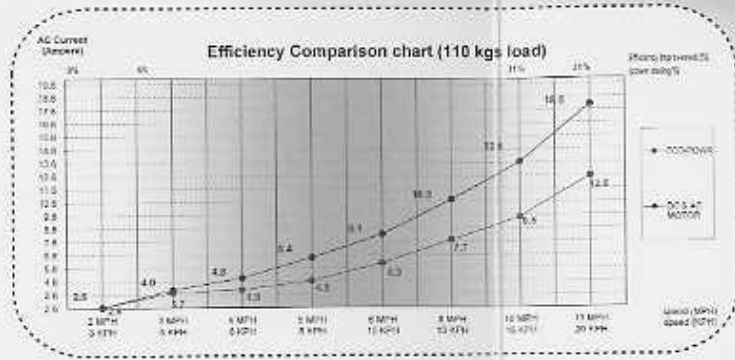

Our 4", 22 lb. rollers feature zinc alloy inserts that eliminate all stress to the center shaft, and sealed bearings for Xtreme durability.

The all-new **ECO-POWR™** System (Extreme Conservation and Output) is a technological marvel that delivers 4.0 hp of performance while using up to 31% less electricity than industry standard AC & DC motors. Based on national rates per kilowatt hour, a facility with 12 treadmills will SAVE \$3,000 ANNUALLY!