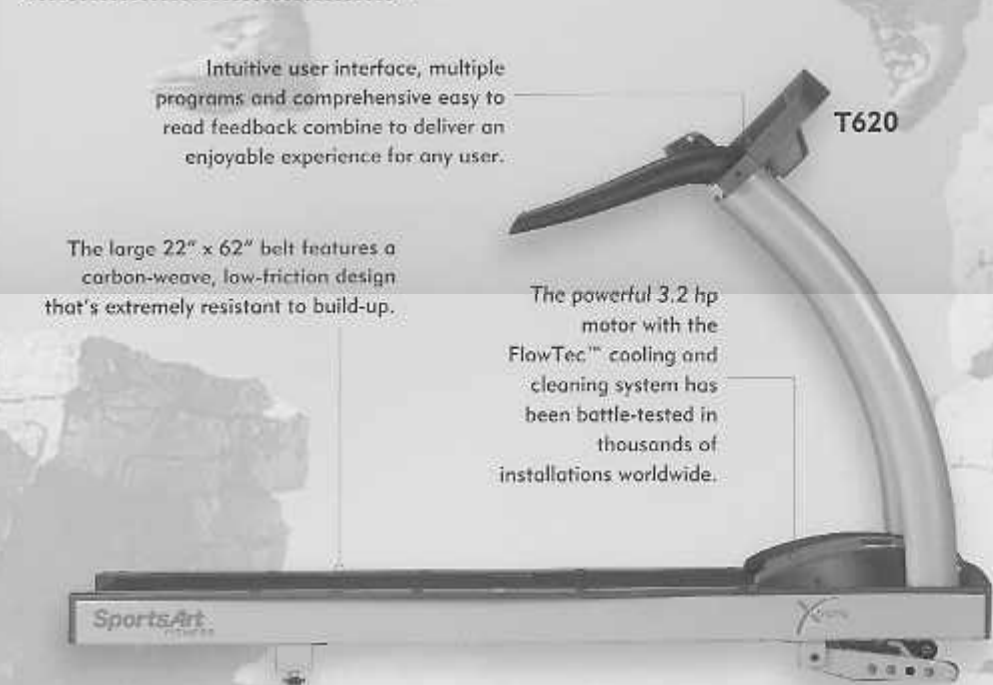

Xtreme treadmills T630/20

T630 DISPLAY

The comprehensive, easy to read display features oversized LEDs and dot matrix and our proprietary CardioAdvisor™ feature.

T630

The powerful 4.0 hp DC drive motor with the FlowTec™ cooling and cleaning system delivers ultimate performance and Xtreme durability.

The all-new MyFlex™ cushioning system never loses resiliency and automatically adjusts to accommodate users of all sizes.

T620 DISPLAY

Visually stimulating display complete with CardioAdvisor™, large easy-to-read LEDs, dot matrix and extensive programs.

T620

Intuitive user interface, multiple programs and comprehensive easy to read feedback combine to deliver an enjoyable experience for any user.

The large 22" x 62" belt features a carbon-weave, low-friction design that's extremely resistant to build-up.

The powerful 3.2 hp motor with the FlowTec™ cooling and cleaning system has been battle-tested in thousands of installations worldwide.

Ordinary vs. Xtraordinary

The new SportsArt Fitness Xtreme Series is about escaping the ordinary. Because ordinary is the same old brands, looks and features. But Xtraordinary – that's new territory, and it's where SportsArt Fitness lives. Xtraordinary is eye-catching design and truly intuitive controls, to impress current members and attract new ones. Xtraordinary as exemplified by our over 100 U.S. and International technology patents and the first ISO certification in the industry – innovation and manufacturing that translate to higher reliability and lower cost of ownership. Xtraordinary is "green" fitness equipment – treadmills that burn up to 31% less energy while you burn calories. And Xtraordinary is customer support so committed that it wins industry awards.