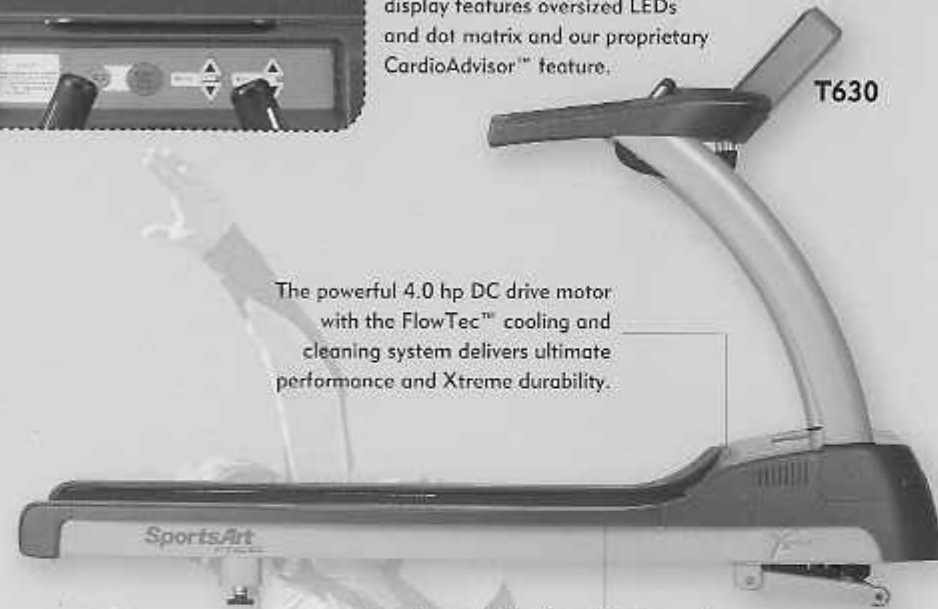

### T630 DISPLAY

The comprehensive, easy to read display features oversized LEDs and dot matrix and our proprietary CardioAdvisor™ feature.

T630

The powerful 4.0 hp DC drive motor with the FlowTec™ cooling and cleaning system delivers ultimate performance and Xtreme durability.